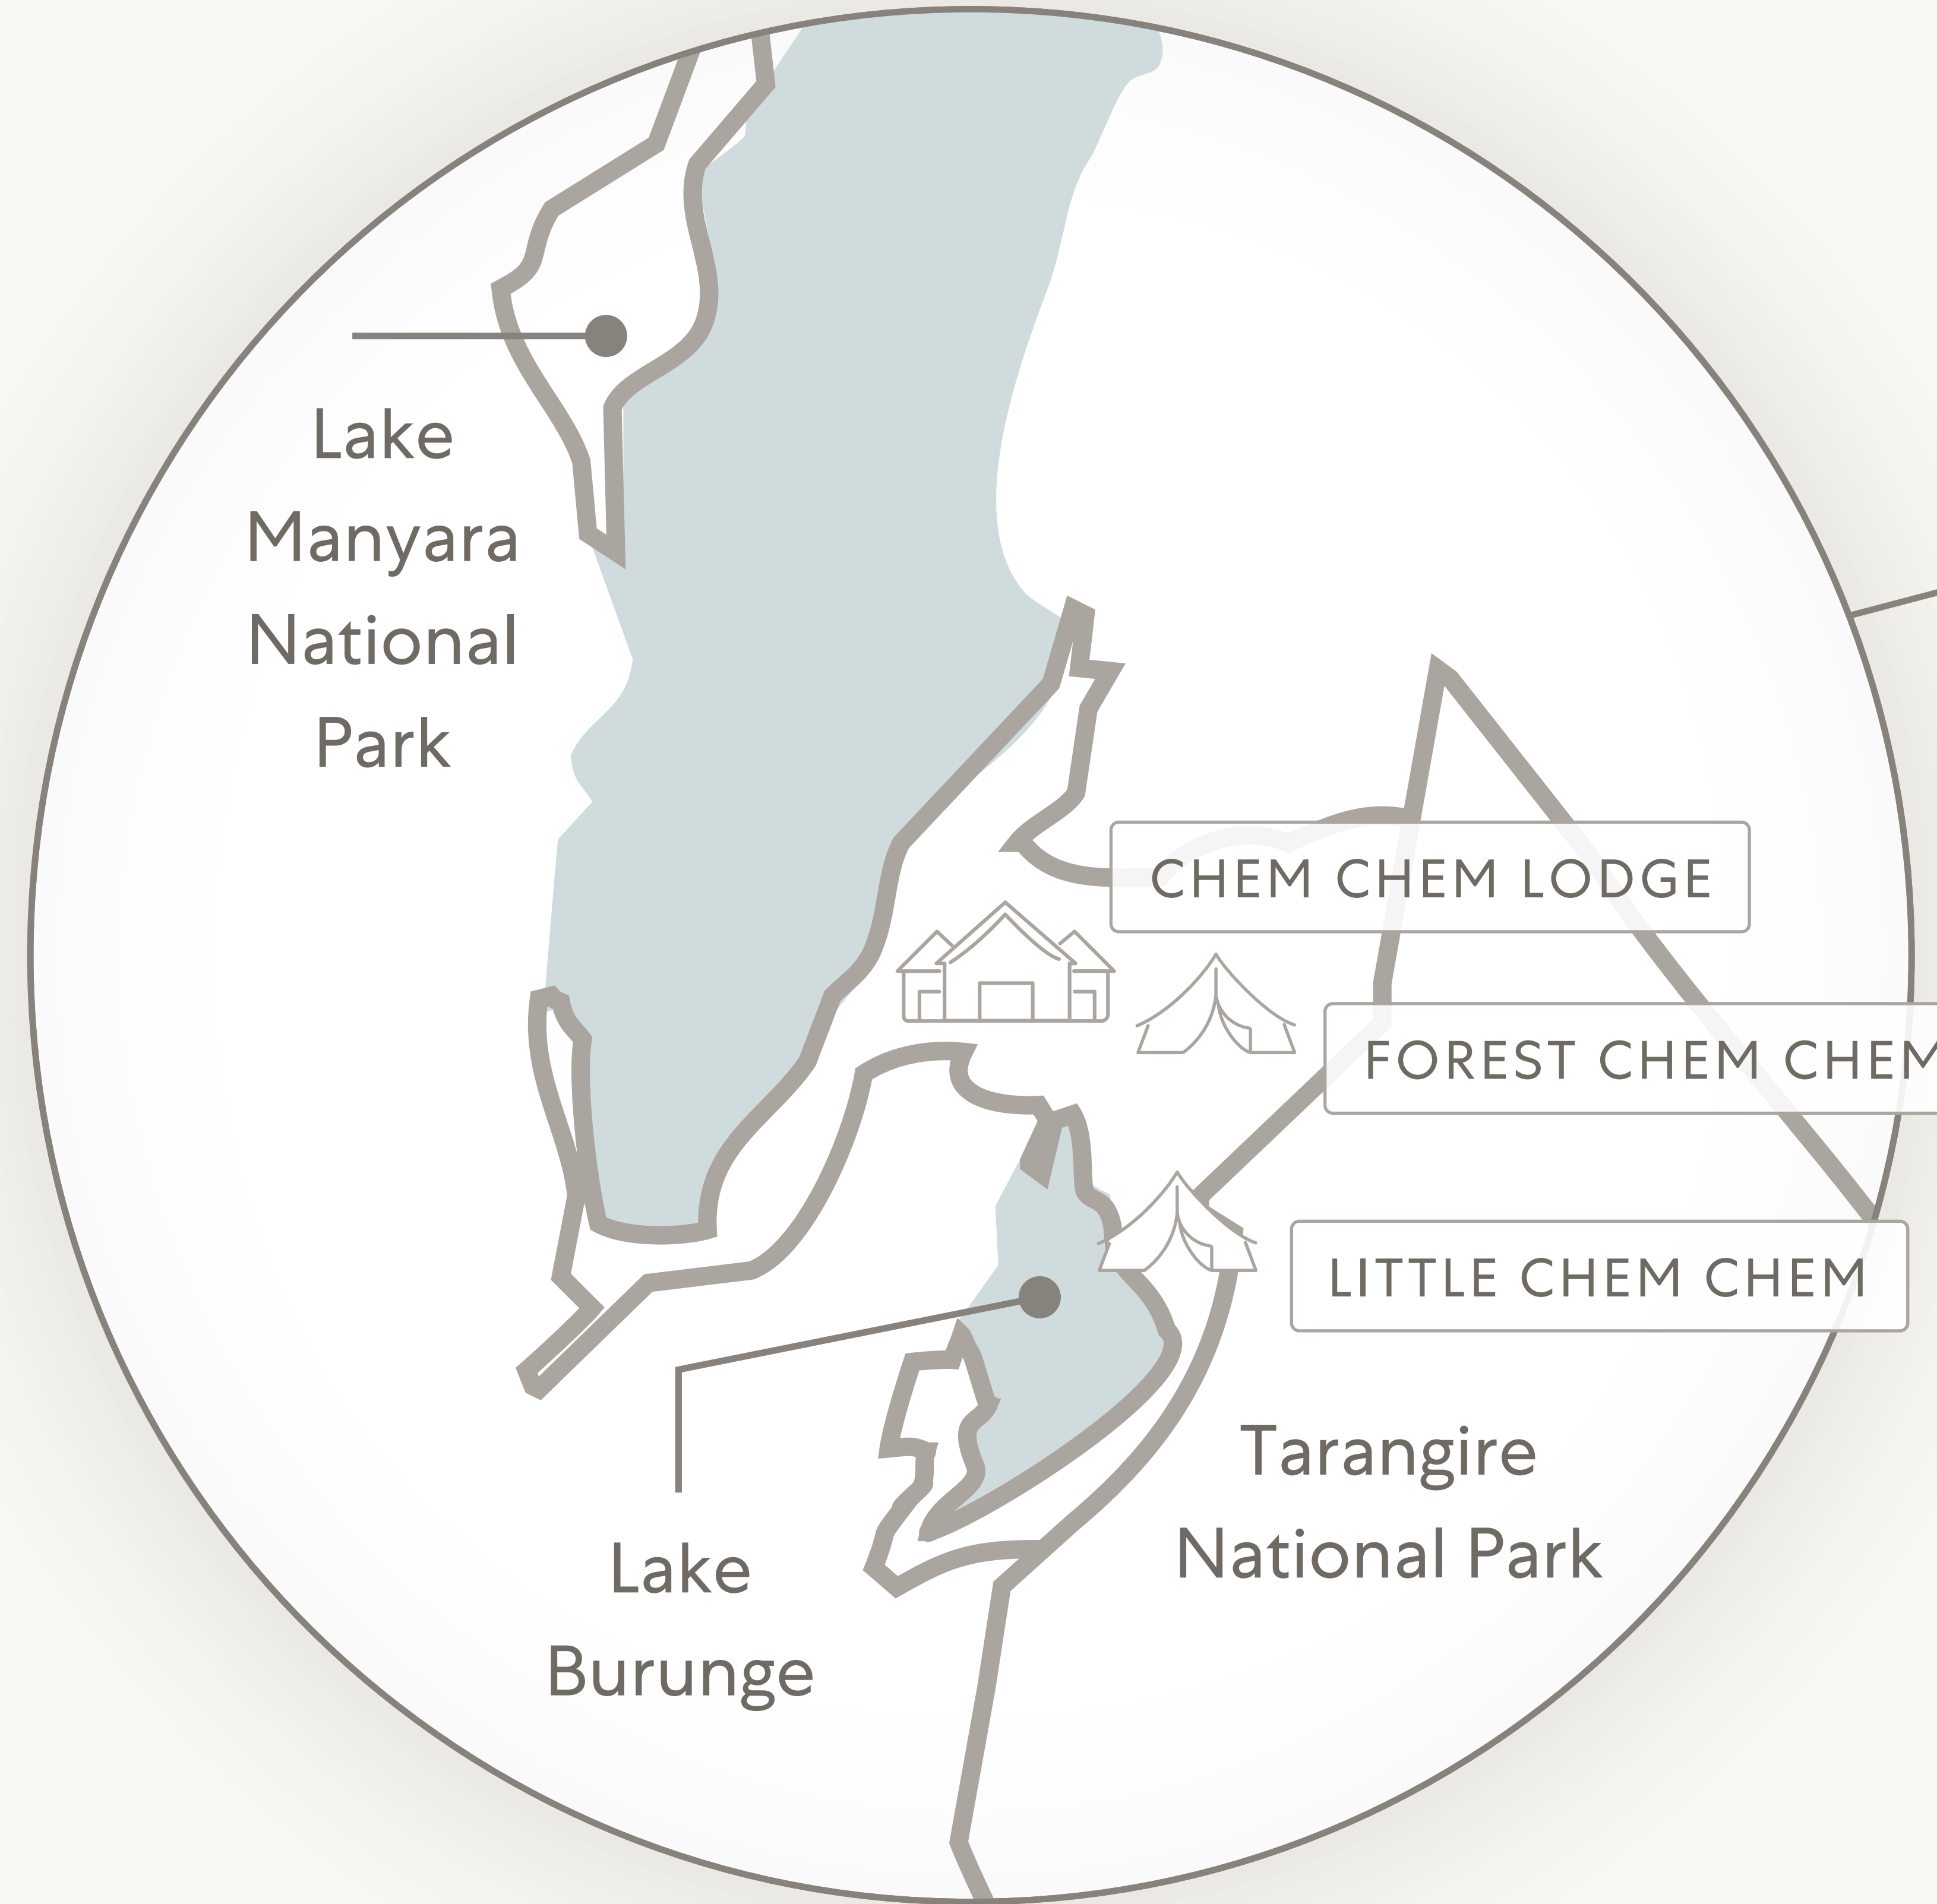

KENYA

Maasai Mara

Tanzania

NYASI

SONGA

MILA

Serengeti National Park

Ngorongoro Conservation Area

- THE JOURNEY OF THE MIGRATION
- CALVING SEASON
JAN - MAR
- RUTTING SEASON
APR - JUN
- CROSSING SEASON
JUL - OCT

MWIBA PLAINS

MWIBA LODGE

LEGENDARY LODGE

● Arusha

Mount Kilimanjaro

CHEM CHEM LODGE

FOREST CHEM CHEM

LITTLE CHEM CHEM

Tarangire National Park

TANZANIA

Lake Manyara National Park

CHEM CHEM LODGE

FOREST CHEM CHEM

LITTLE CHEM CHEM

Lake Burunge

Tarangire National Park

Auberge Safari