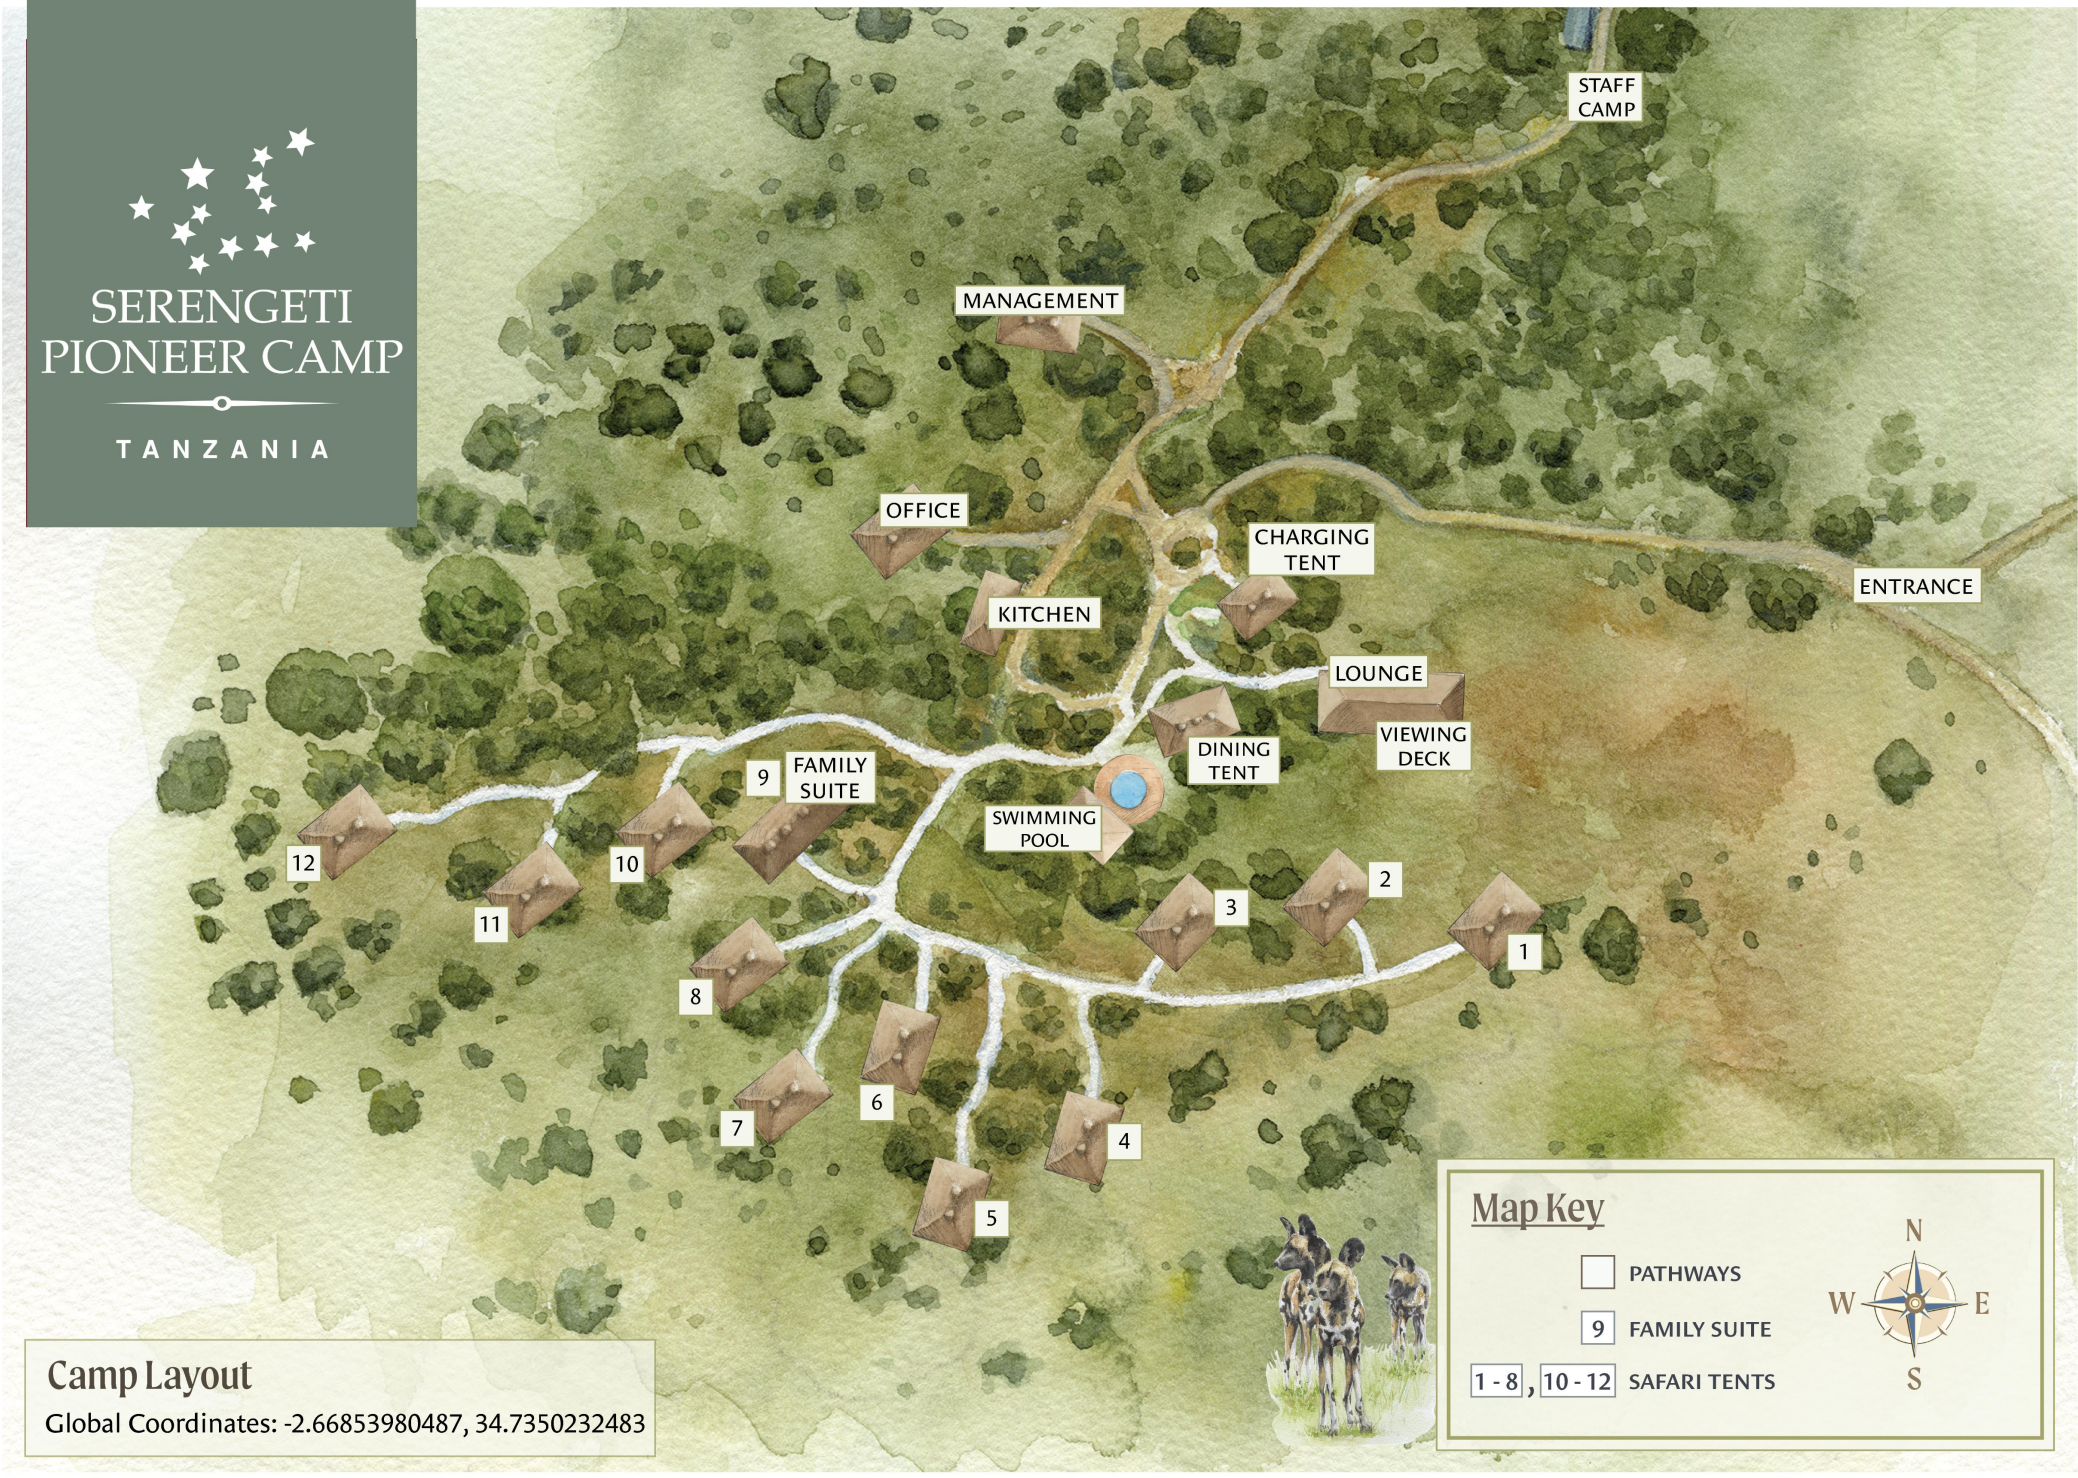

SERENGETI  
PIONEER CAMP  
TANZANIA

**Camp Layout**  
Global Coordinates: -2.66853980487, 34.7350232483

**Map Key**

-  PATHWAYS
-  FAMILY SUITE
-  SAFARI TENTS