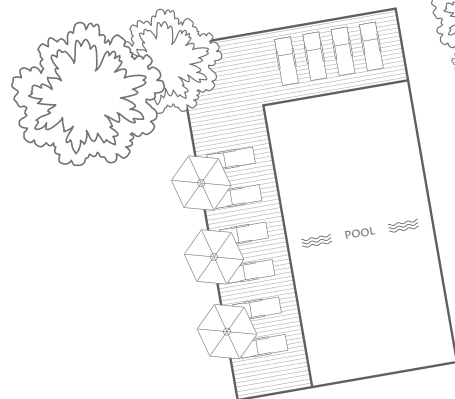

# Morukuru Farm House 10

## MAIN HOUSE

## VIEWING DECK & SPA

Madikwe Game Reserve,  
North West Province, South Africa  
24°46'40.3"S 26°27'36.7"E

+/-80m  
VIEWING DECK & SPA