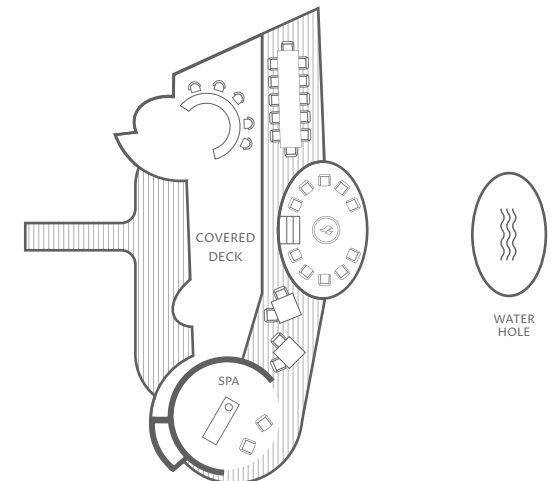

# Morukuru Farm House 10

## MAIN HOUSE

## VIEWING DECK & SPA

Madikwe Game Reserve,  
North West Province, South Africa  
24°46'40.3"S 26°27'36.7"E

+/-80m  
VIEWING DECK & SPA