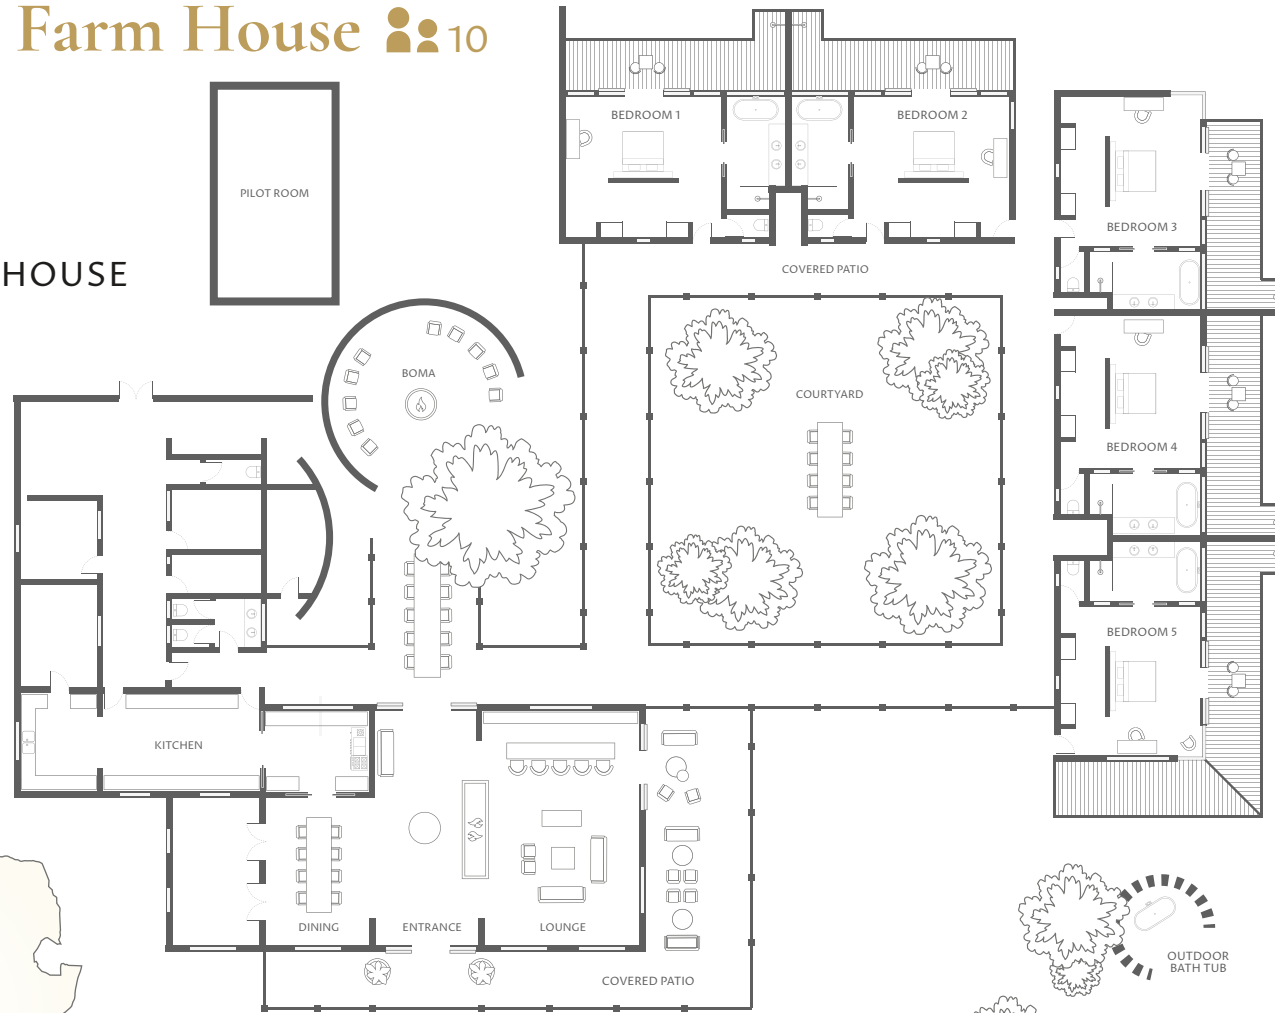

# Morukuru Farm House 10

## MAIN HOUSE

## VIEWING DECK & SPA

Madikwe Game Reserve,  
North West Province, South Africa  
24°46'40.3"S 26°27'36.7"E

+/-80m  
VIEWING DECK & SPA