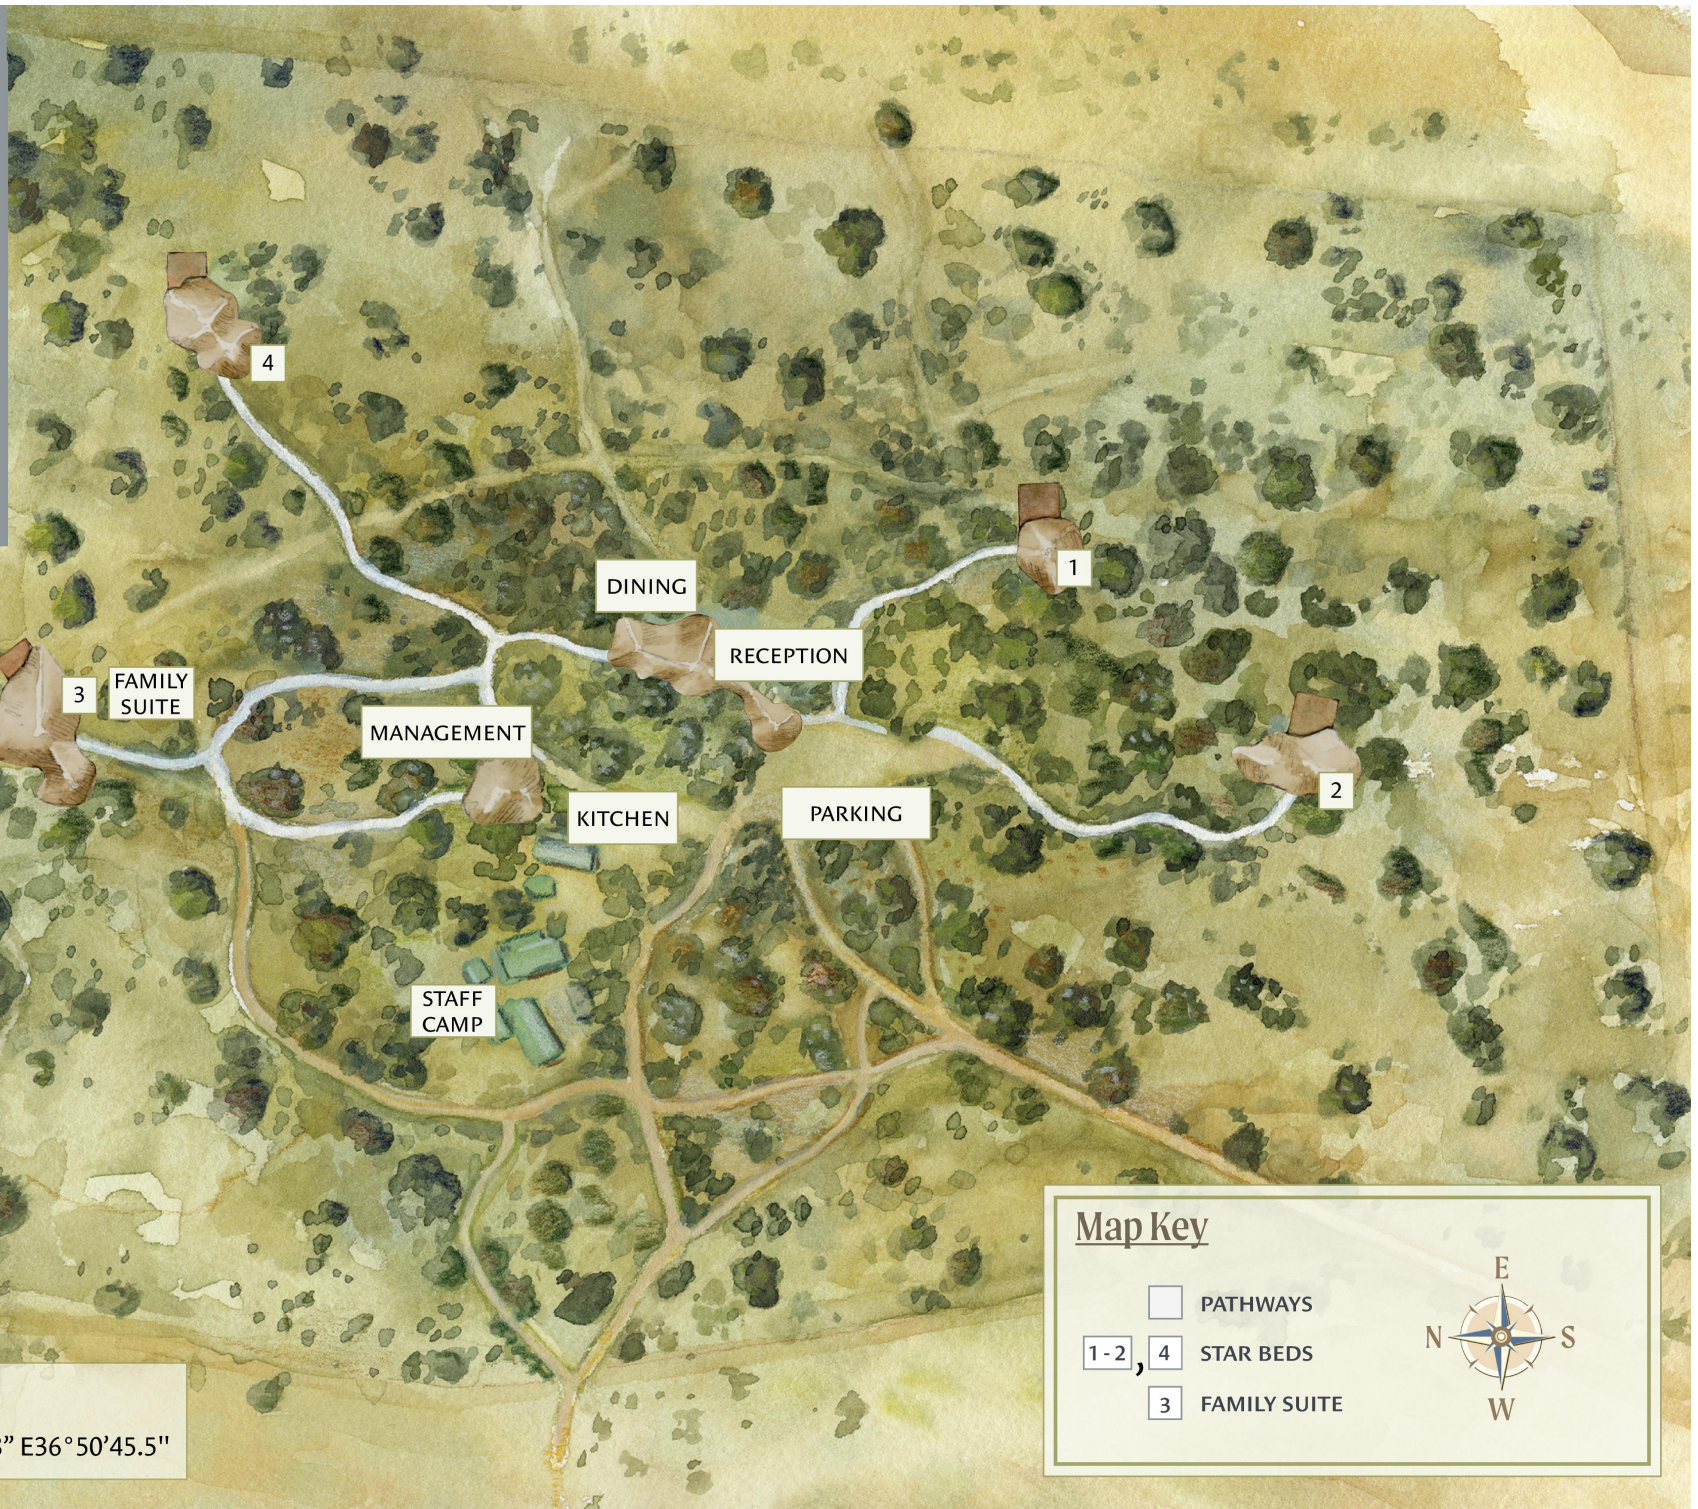

## Lodge Layout

Global Coordinates: S3°18'8.55" E35°38'26.66"

### Map Key

-  PATHWAYS
-  -  MANOR SUITES
-  -  THE STABLE COTTAGE

**LOISABA  
TENTED CAMP**  
LOISABA CONSERVANCY

KENYA

**Camp Layout**

Global Coordinates: N0°36'25.4" E36°49'58.0"

**Map Key**

-  PATHWAYS
-  SAFARI TENTS
-  SAFARI SUITES
-  FAMILY TENTS

### Camp Layout

Global Coordinates: N0°37'54.8" E36°50'45.5"

**Map Key**

	PATHWAYS
	STAR BEDS
	FAMILY SUITE

LOISABA  
LODO SPRINGS  
LOISABA CONSERVANCY

KENYA

ENTRANCE

STAFF CAMP

### Camp Layout

Global Coordinates: N0°38'17" E36°49'09"