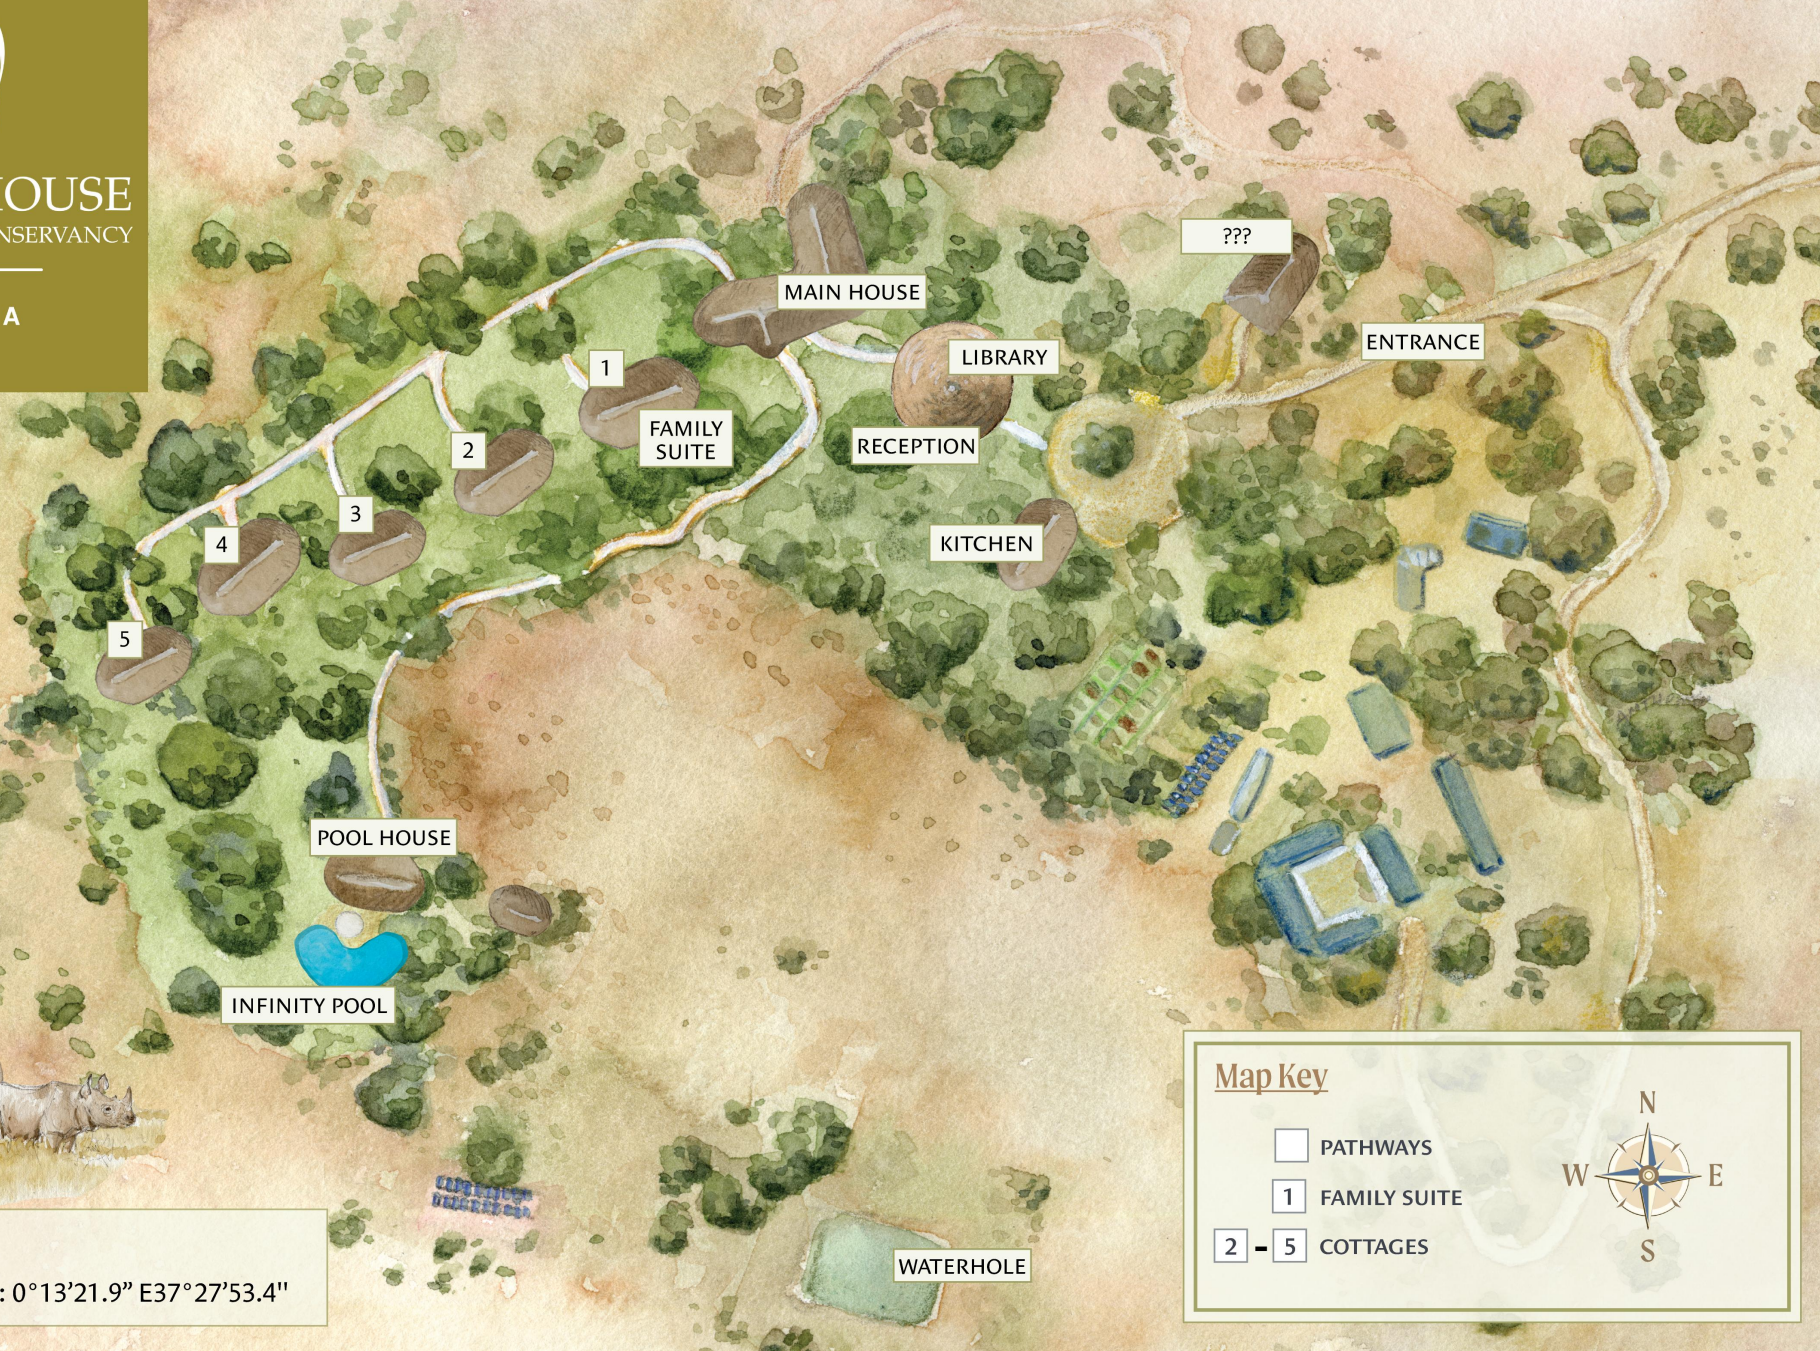

### Lodge Layout

Global Coordinates: 0°13'21.9" E37°27'53.4"

### Camp Layout

Global Coordinates: N0°37'54.8" E36°50'45.5"

**Map Key**

	PATHWAYS
	STAR BEDS
	FAMILY SUITE

LOISABA  
LODO SPRINGS  
LOISABA CONSERVANCY

KENYA

ENTRANCE

STAFF CAMP

### Camp Layout

Global Coordinates: N0°38'17" E36°49'09"

### Map Key

 PATHWAYS

 -  TENTED ROOM