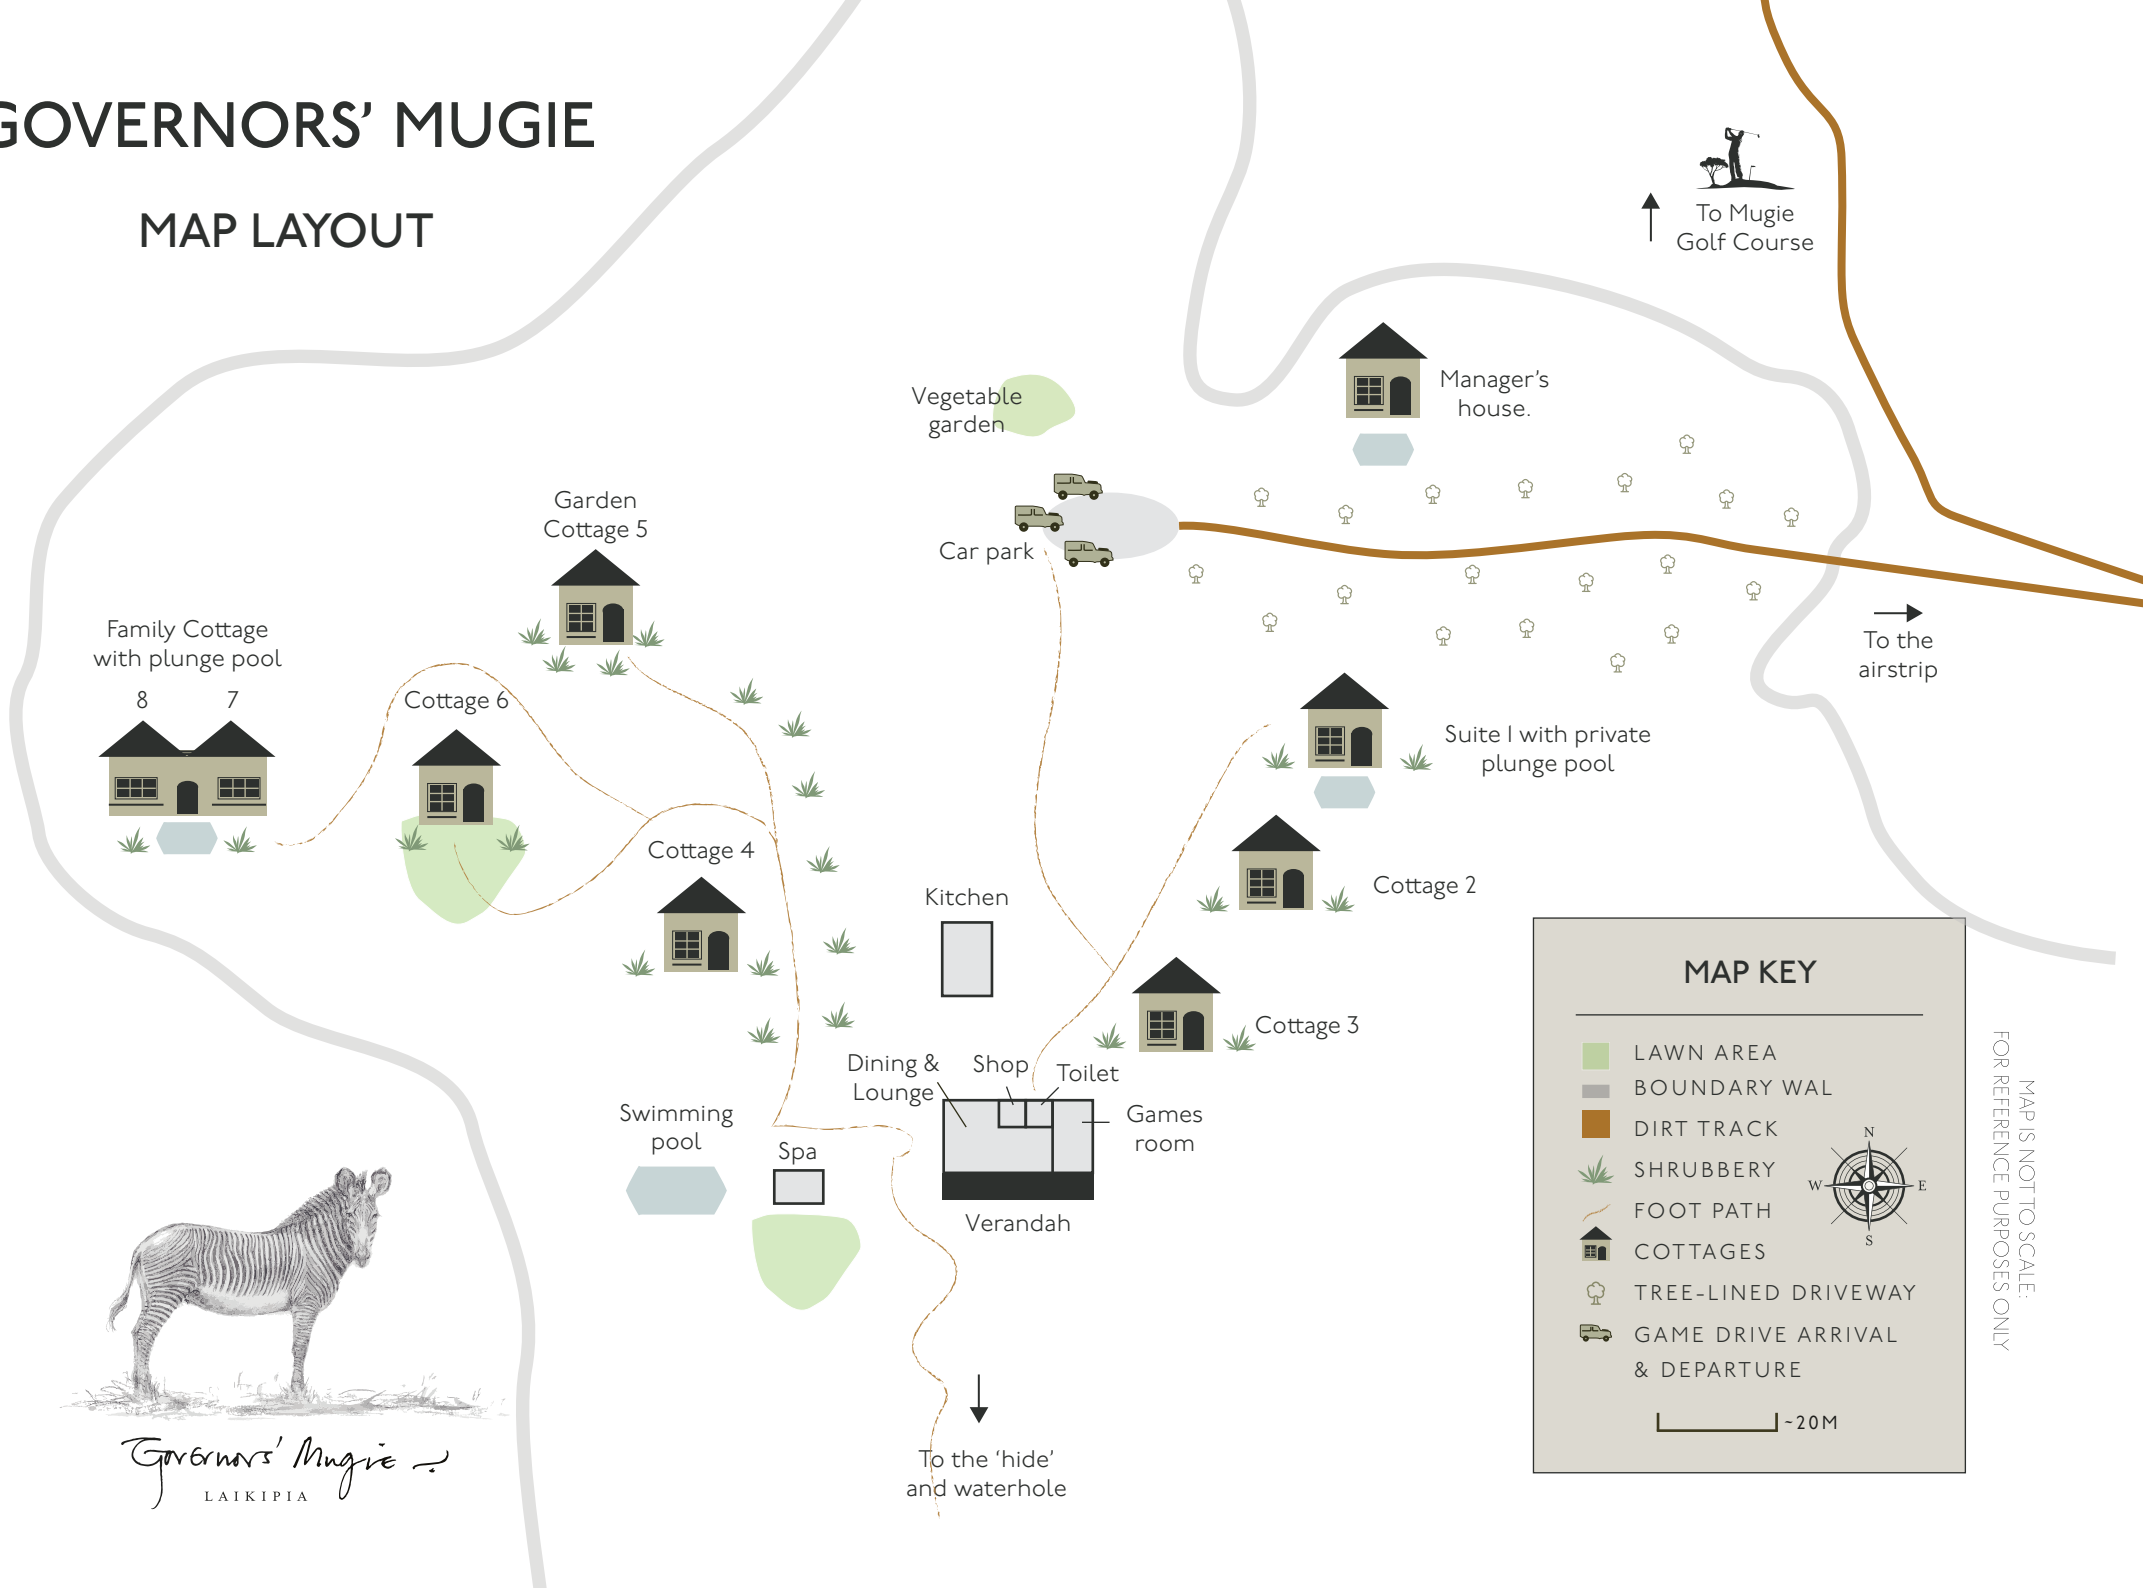

# GOVERNORS' MUGIE

## MAP LAYOUT

Vegetable garden

Manager's house.

Car park

Suite I with private plunge pool

Family Cottage with plunge pool

Garden Cottage 5

Cottage 6

Swimming pool

Spa

Verandah

To the 'hide' and waterhole

### MAP KEY

- LAWN AREA
- BOUNDARY WAL
- DIRT TRACK
- SHRUBBERY
- FOOT PATH
- COTTAGES
- TREE-LINED DRIVEWAY
- GAME DRIVE ARRIVAL & DEPARTURE

0 - 20M

MAP IS NOT TO SCALE:  
FOR REFERENCE PURPOSES ONLY