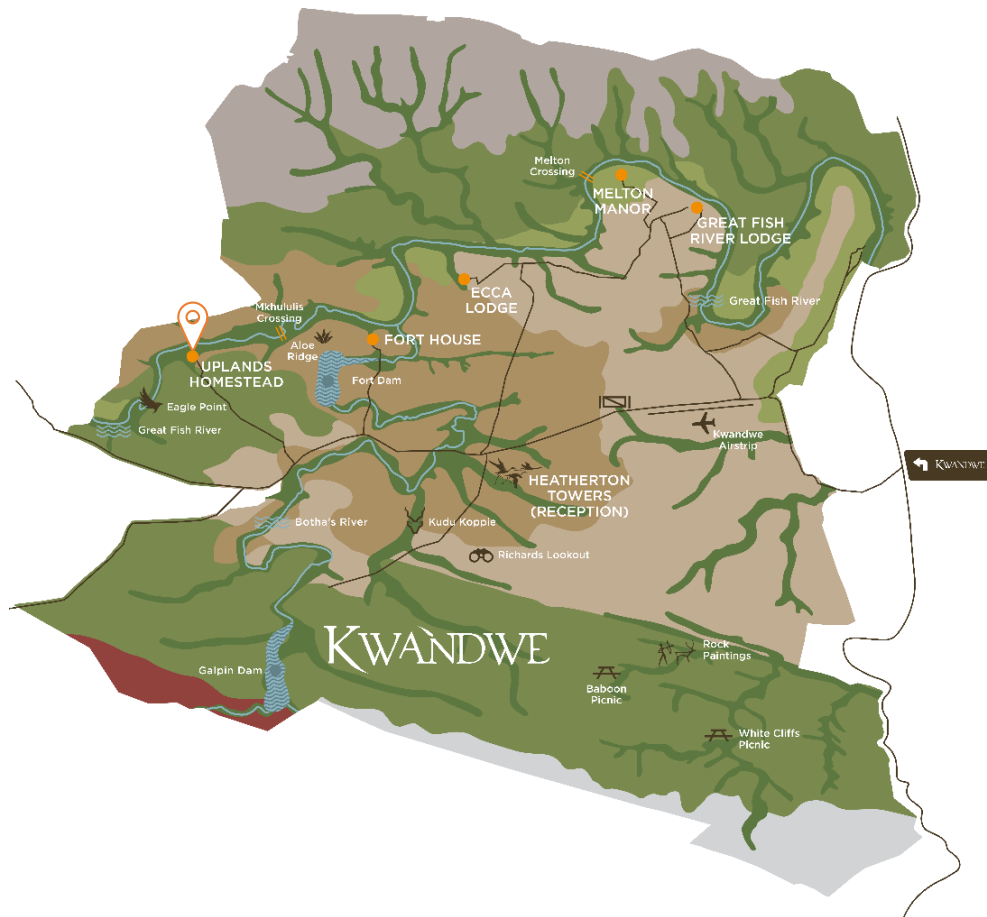

UPLANDS HOMESTEAD

LOCATION & ATMOSPHERE

LANDSCAPE The most remote of our villas set to the west of the reserve, manicured gardens juxtapose raw wilderness within this tranquil valley setting surrounded by sweeping slopes decorated with hundreds of aloes.

FOOD Savour the freshness of locally sourced ingredients, transformed into simple yet exquisite dishes. Indulge in culinary artistry that celebrates the region's flavors, from the deeply rich to the delightfully divine.

FEELING An 'Out of Africa' experience awaits with this intimate, vintage-style safari home available for the sole use of families and friends of up to six people.

HIGHLIGHTS This elegant 1905 farmhouse has been lovingly restored to retain all the charm and grace of yesteryear without losing any of its renowned warmth and ambience.

EXPERIENCE KWANDWE PRIVATE GAME RESERVE

At Kwandwe Private Game Reserve, connection to the land, wildlife, our communities and conservation lies at the heart of every experience. Take time to explore our 30,000 hectares of wilderness, hear the stories it holds close, and share your #kwandwemoments with us.

ACTIVITIES AT UPLANDS HOMESTEAD

GAME DRIVES	✓ Twice daily	PRIVATE SAFARIS	✓ Private guide & vehicle included.
BUSH WALKS	✓ Guided bush walk with armed specialist guide. Adapted to guest age & conditions. Pre-booking req.	SPECIALIST SAFARIS	✓ Enquire: Photographic, Walking (16 yrs+) & Birding Specialists. Pre-booking req.
VOLUNTEER	✓ Enquire	CHILD-MINDING	✓ No additional charge
SPA TREATMENTS	✓ In-room	FISHING	✓ Enquire
INTERACTIVE COOKING	✓ In private kitchen	FAMILY ACTIVITIES	✓ Enquire

PLEASE NOTE: All double rooms at Kwandwe Private Game Reserve can be made into twin beds on request. Enquire for special occasions, specialist safari experiences and special requests.