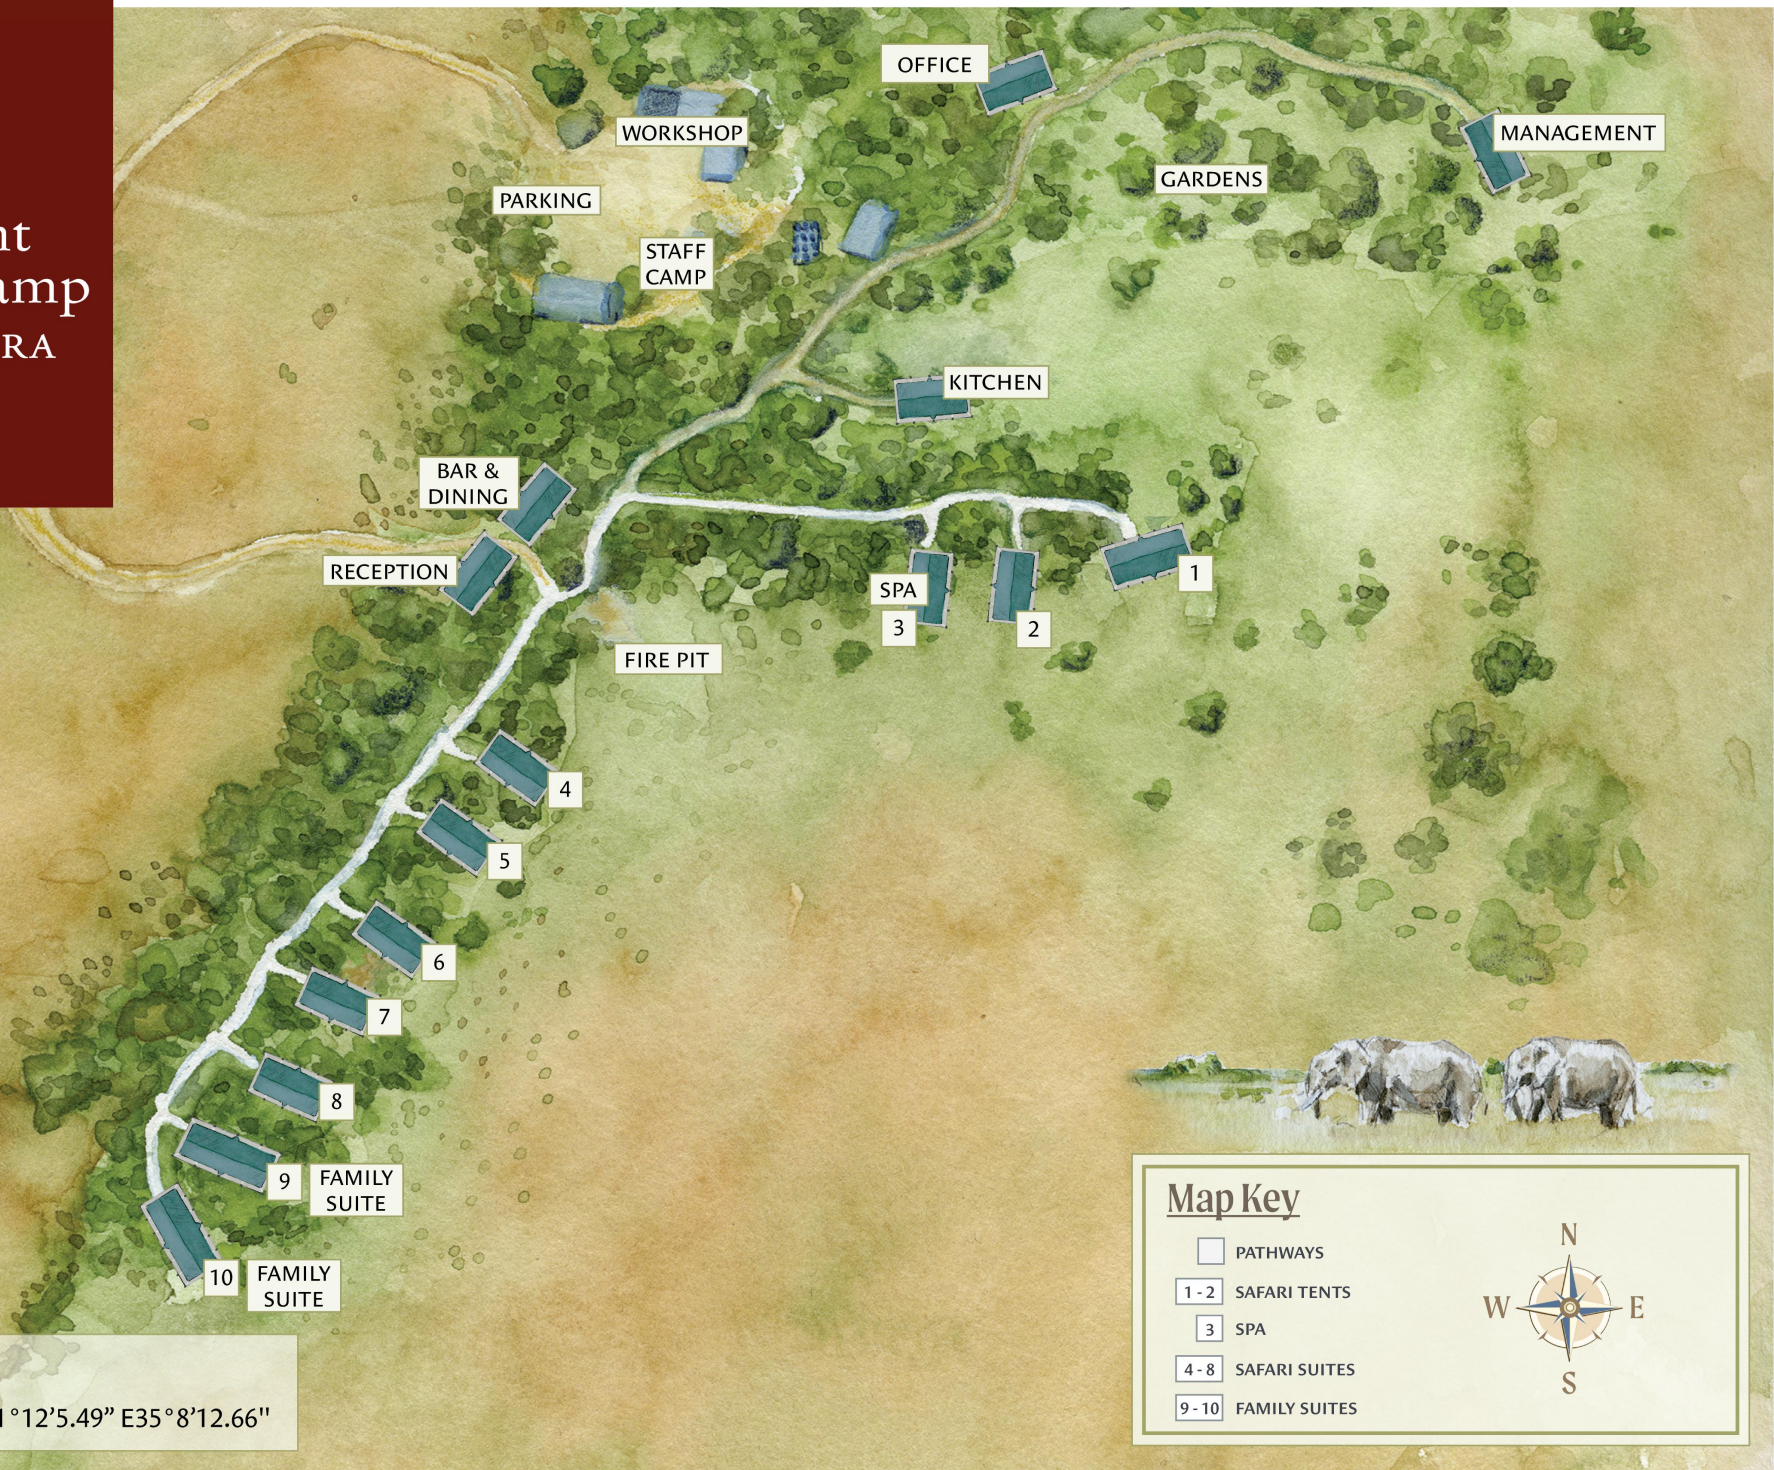

Elephant Pepper Camp

MASAI MARA

KENYA

Map Key

- PATHWAYS
- SAFARI TENTS
- SPA
- SAFARI SUITES
- FAMILY SUITES

Camp Layout

Global Coordinates: S1°12'5.49" E35°8'12.66"